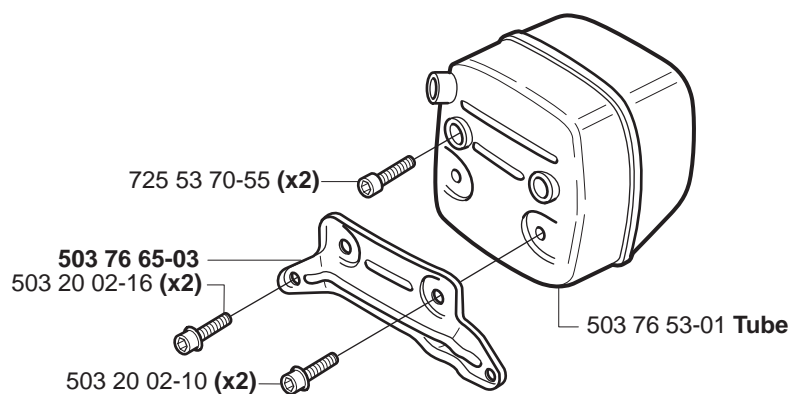

C

D *compl 503 93 93-72

E *compl 503 72 91-73

F