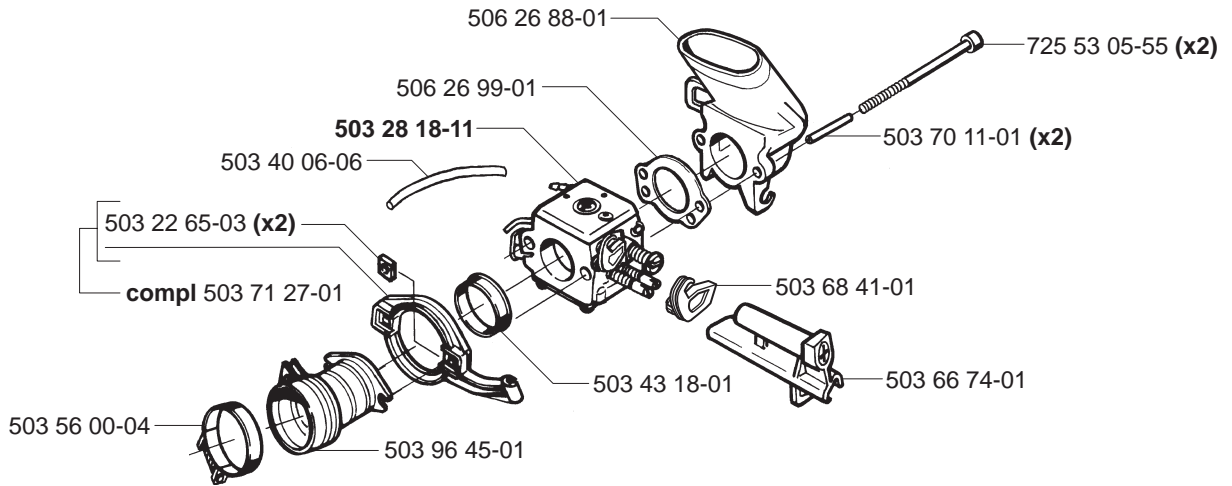

G

H

*compl 503 62 68-76