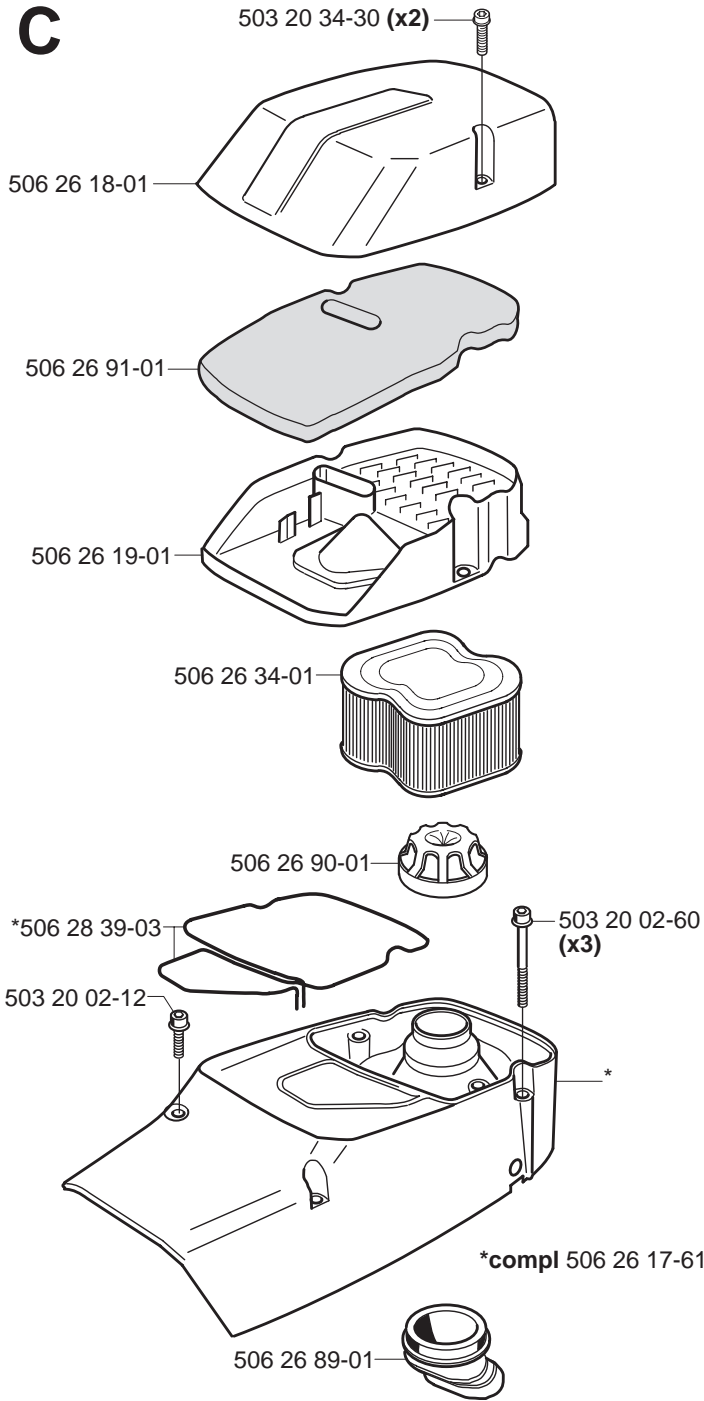

C

D *compl 503 93 93-72

E *compl 503 72 91-73

F