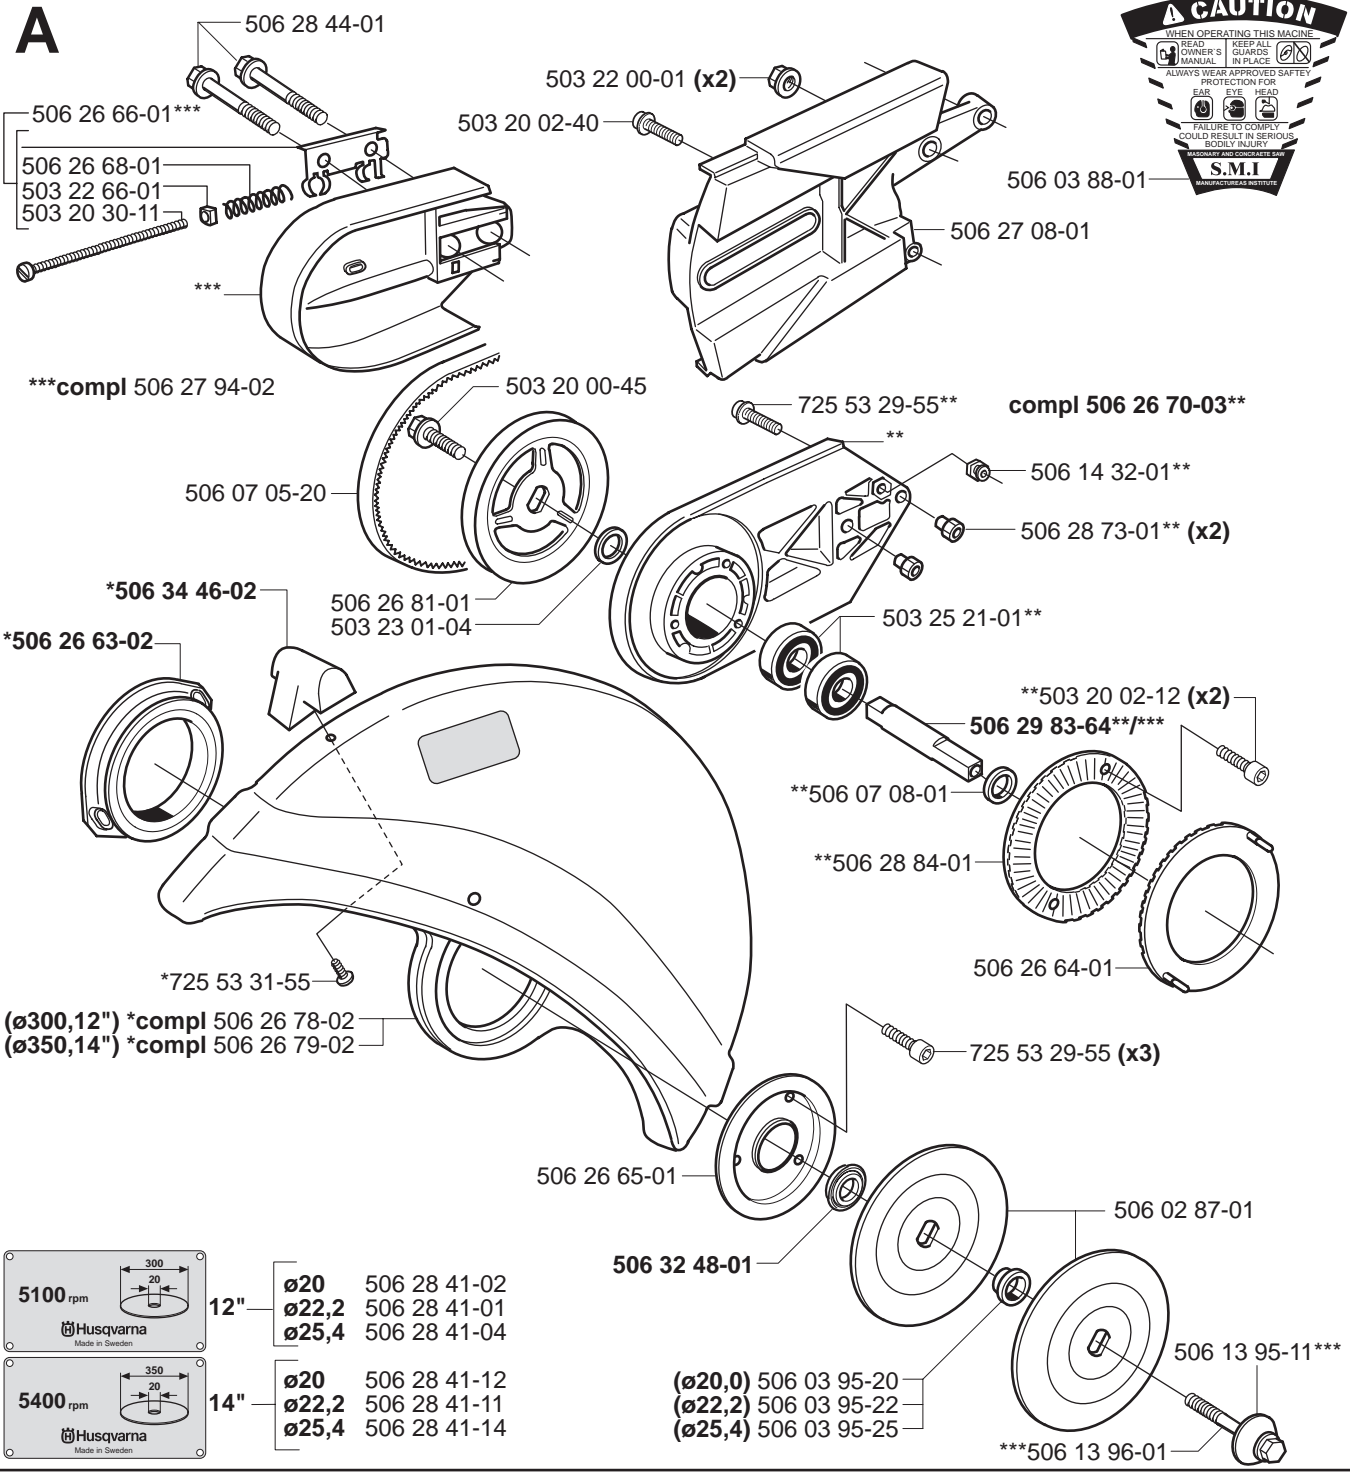

# A

 5100 rpm  300 20 Husqvarna Made in Sweden	12"	$\varnothing 20$	506 28 41-02
		$\varnothing 22,2$	506 28 41-01
		$\varnothing 25,4$	506 28 41-04
 5400 rpm  350 20 Husqvarna Made in Sweden	14"	$\varnothing 20$	506 28 41-12
		$\varnothing 22,2$	506 28 41-11
		$\varnothing 25,4$	506 28 41-14