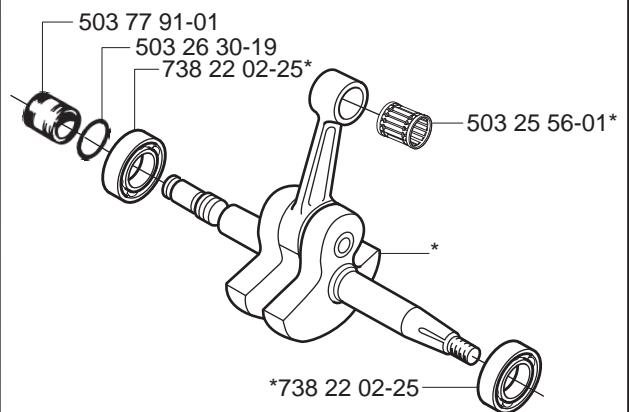

E *compl 503 72 91-73