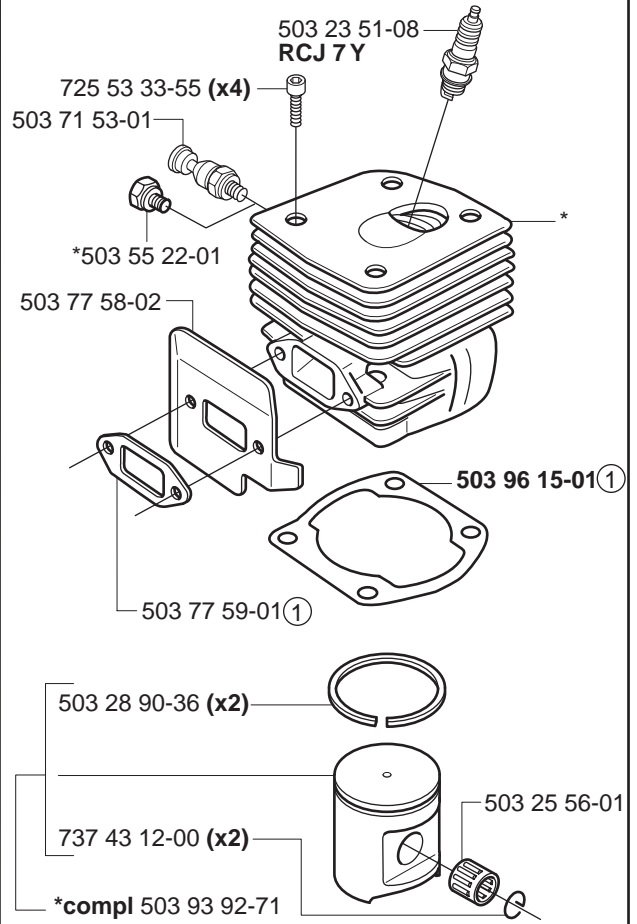

D *compl 503 93 93-72